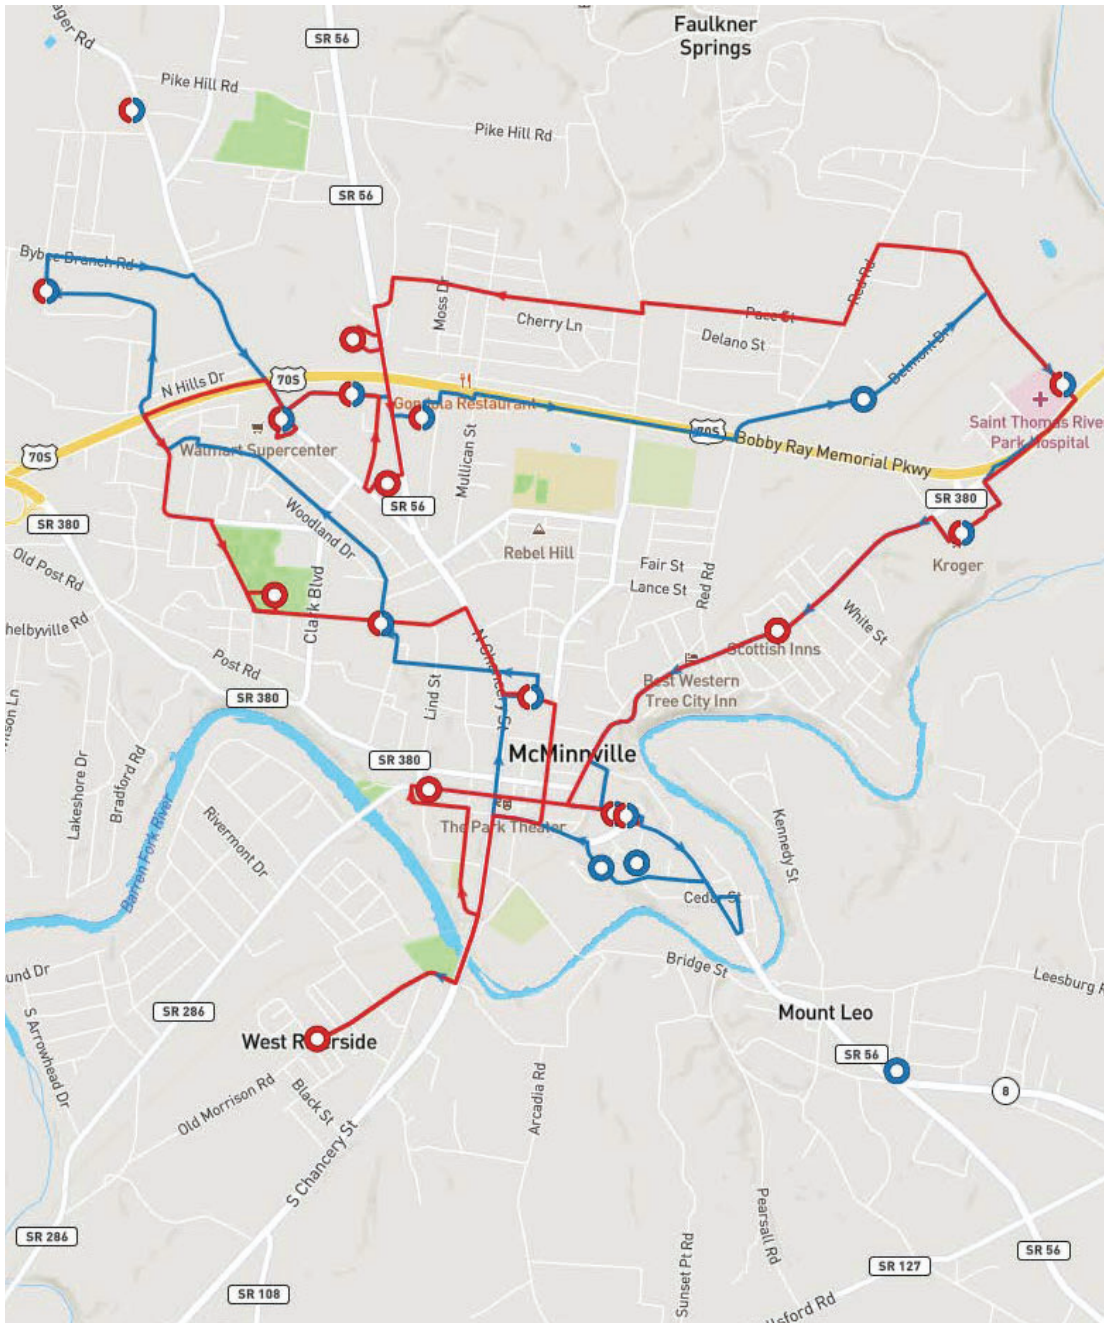

McMinnville, Tennessee

ROUTE TIMES	PHONE CONTACT
BOTH ROUTES MON - FRI 7 AM - 6 PM	(931) 473-6652
RED ROUTE SATURDAY ONLY 10 AM - 6 PM	(931) 267-6542

RED ROUTE (COUNTER CLOCKWISE)	
DESTINATION	HOURLY SCHEDULE
HUB	:00
WEST RIVERSIDE MARKET	:04
BEERSHEBA TOWERS	:12
SCOTTISH INN	:16
3 STAR MALL	:20
RIVER PARK HOSPITAL	:23
GOODWILL	:31
SAVE-A-LOT	:39
WALMART	:42
WEST END AVENUE	:47

BLUE ROUTE (CLOCKWISE)	
DESTINATION	HOURLY SCHEDULE
HUB	:00
WEST END AVENUE	:03
CASCADE AVENUE	:07
PENTECOSTAL CHURCH	WILL CALL
WALMART	:14
SAVE-A-LOT	:18
MCMINNVILLE PLAZA	:20
RIVER PARK HOSPITAL	:28
3 STAR MALL	:31
BEERSHEBA TOWERS	:40

Cost

Go Routes are a fare-free service.

ROUTE TIMES	PHONE CONTACT
BOTH ROUTES MON - FRI 7 AM - 6 PM	(931) 473-6652
RED ROUTE SATURDAY ONLY 10 AM - 6 PM	(931) 267-6542

RED ROUTE (COUNTER CLOCKWISE)				
DESTINATION	HOURLY SCHEDULE	FIRST TRIP	LAST TRIP MON - THUR	LAST TRIP FRIDAY
HUB	:00	7:00 AM	5:00 PM	5:00 PM
WEST RIVERSIDE MARKET	:04	7:04 AM	5:04 PM	5:04 PM
BEERSHEBA TOWERS	:12	7:12 AM	5:12 PM	5:12 PM
SCOTTISH INN	:16	7:16 AM	5:16 PM	5:16 PM
3 STAR MALL	:20	7:20 AM	5:20 PM	5:20 PM
RIVER PARK HOSPITAL	:23	7:23 AM	5:23 PM	5:23 PM
GOODWILL	:31	7:31 AM	5:31 PM	5:31 PM
SAVE-A-LOT	:39	7:39 AM	5:39 PM	5:39 PM
WALMART	:42	7:42 AM	5:42 PM	5:42 PM
WEST END AVENUE	:47	7:47 AM	5:47 PM	5:47 PM

BLUE ROUTE (CLOCKWISE)			
DESTINATION	HOURLY SCHEDULE	FIRST TRIP	LAST TRIP MON - FRIDAY
HUB	:00	7:00 AM	5:00 PM
WEST END AVENUE	:03	7:03 AM	5:03 PM
CASCADE AVENUE	:07	7:07 AM	5:07 PM
PENTECOSTAL CHURCH	WILL CALL	PLEASE	CALL
WALMART	:14	7:14 AM	5:14 PM
SAVE-A-LOT	:18	7:18 AM	5:18 PM
MCMINNVILLE PLAZA	:20	7:20 AM	5:20 PM
RIVER PARK HOSPITAL	:28	7:28 AM	5:28 PM
3 STAR MALL	:31	7:31 AM	5:31 PM
BEERSHEBA TOWERS	:40	7:40 AM	5:40 PM