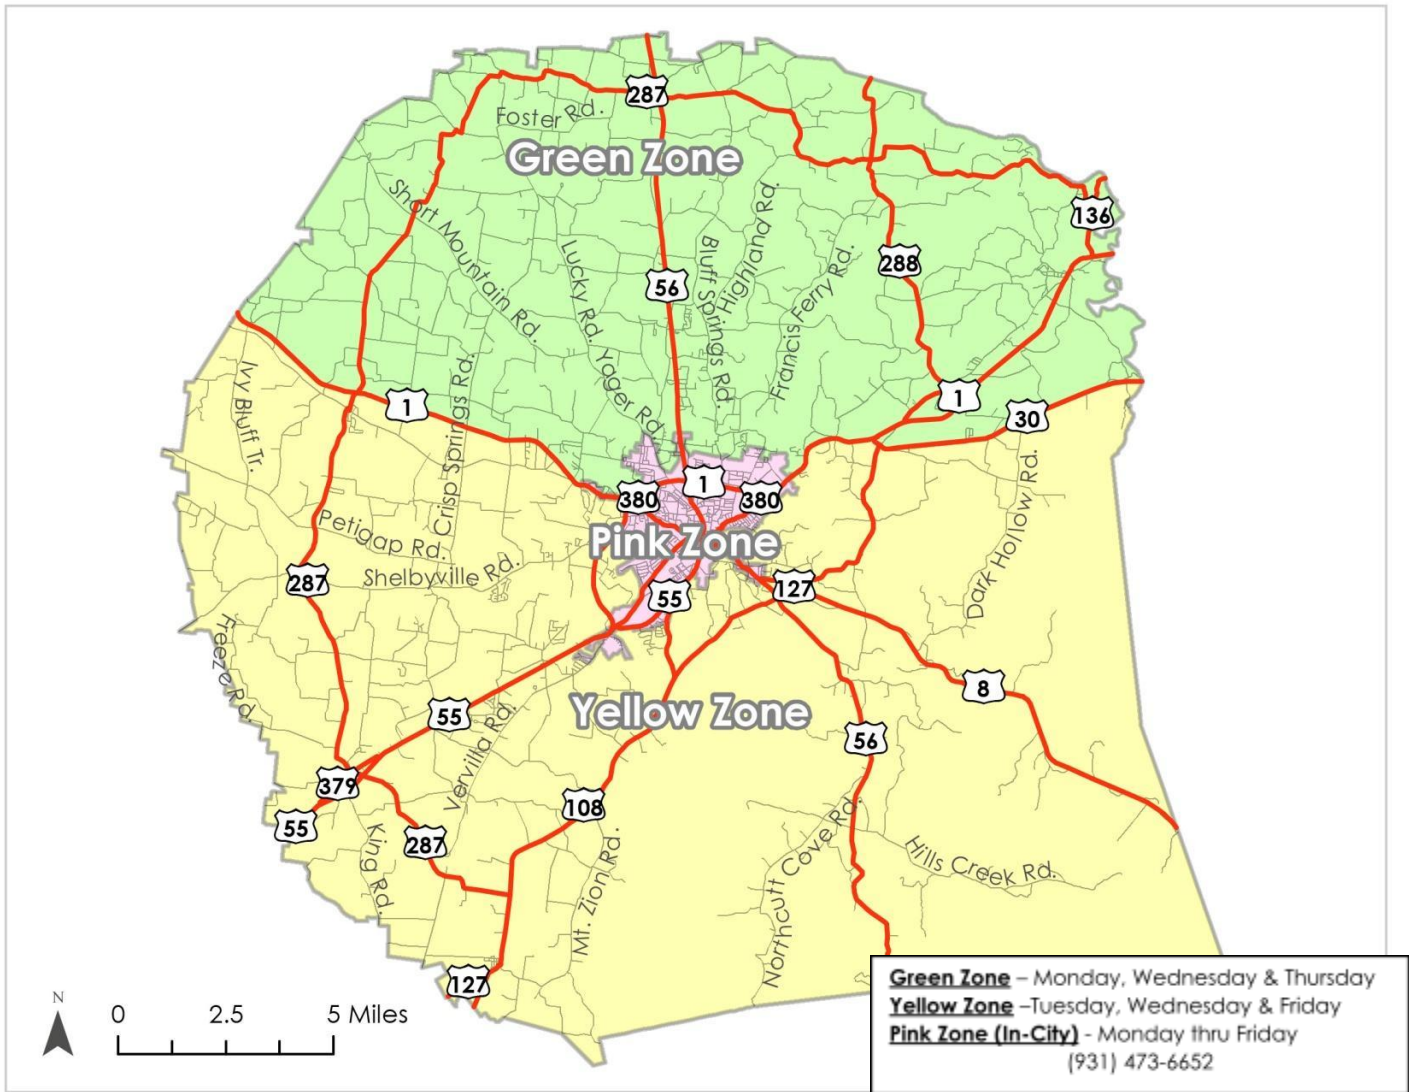

Warren County Zone Card

One-way \$1.00 Zone Days, Out of Zone Days \$2.50 upon availability

Schedule your plans according to zones Monday – Friday 8:00 AM – 4:30 PM.

Arrange your activities between the hours of 10:00 AM and 2:00 PM.

Destination/Cost	Day of Week	Schedule
Cookeville, \$5.00 one-way	Monday thru Friday	Based on 1 st Appointment. Make appointment between 10:00 AM and 2:00 PM
Manchester/Tullahoma, \$3.00 one-way	Monday thru Friday	Based on 1 st Appointment. Make appointment between 10:00 AM and 2:00 PM
Chattanooga, \$8.50 one-way	Wednesday	Based on 1 st Appointment. Make appointment between 10:00 AM and 2:00 PM
Murfreesboro, \$5.00 one-way	Monday Thru Friday	Based on 1 st Appointment. Make appointment between 10:00 AM and 2:00 PM
Nashville, (I-24 Express) \$8.50 one-way	Monday Thru Friday	Departs McMinnville 6:00 AM and 11:00 AM, Returns McMinnville 12:30 and 6:00 PM