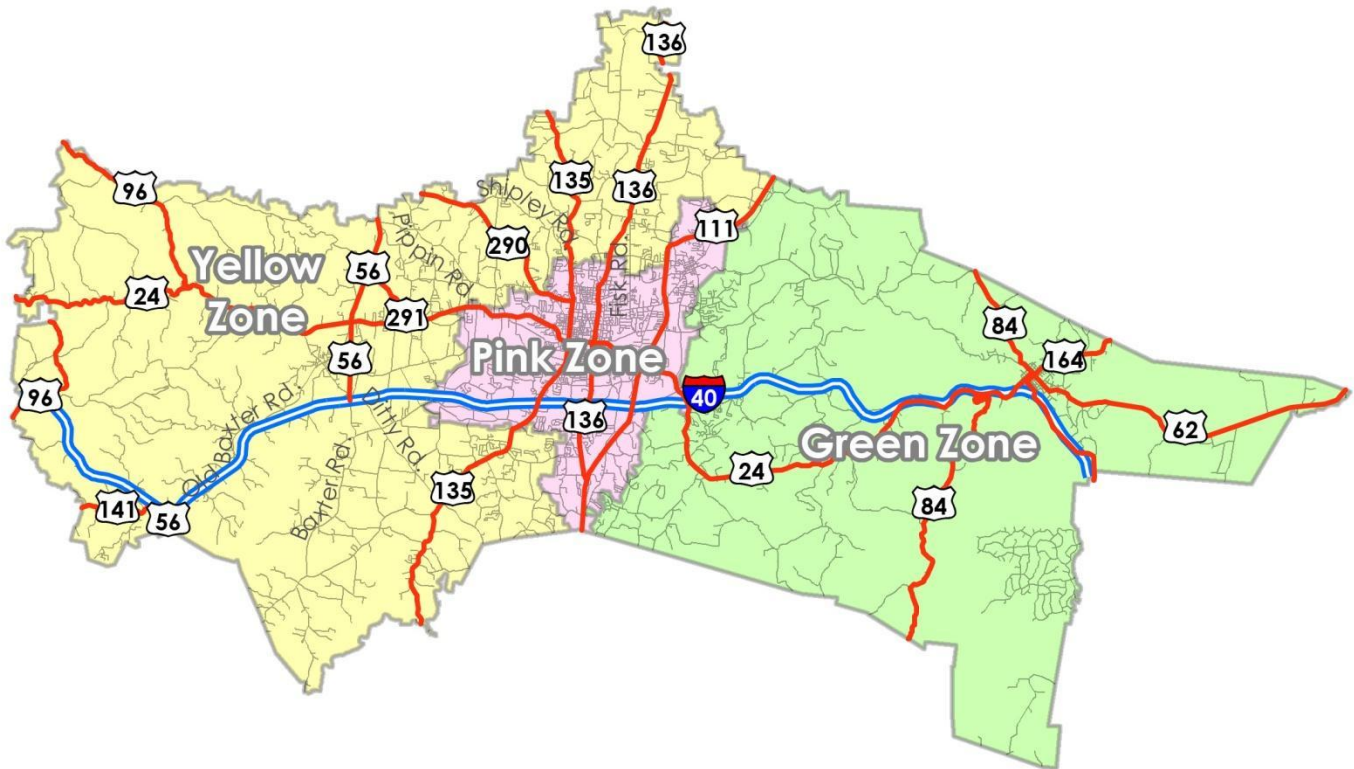

Putnam County Zone Card

One-way \$1.00 Zone Days, Out of Zone Days \$2.50 upon availability

Schedule your plans according to zones Monday – Friday 8:00 AM – 4:30 PM.

Arrange your activities between the hours of 10:00 AM and 2:00 PM.

Green Zone – Monday & Thursday
Yellow Zone – Tuesday & Friday
Pink Zone (In-City) – Monday thru Friday
 (931) 372-8000

Putnam

Destination/Cost	Day of Week	Schedule
Livingston, \$2.50 One-Way	Monday thru Friday	Departs Cookeville 7:00 AM and 1:45 PM. Return Cookeville 8:00 AM and 3:00 PM
Nashville (I-40 Express), \$9.50 One-Way	Monday thru Friday	Departs Cookeville 6:00 AM, 9:00 AM & 12:00 PM. Returns Cookeville 12:30 PM, 3:30 PM and 6:30 PM
Murfreesboro, \$8.50 One-Way	Tuesday & Thursday	Departs Cookeville 7:00 AM. Returns Cookeville 3:00 PM

Project Funded Under an Agreement with the Tennessee Department of Transportation
 TDD/TTY (Telecommunication Device for the Deaf)
 LEP (Limited English Service Available)
 TTD Users Call 1-800-848-0298