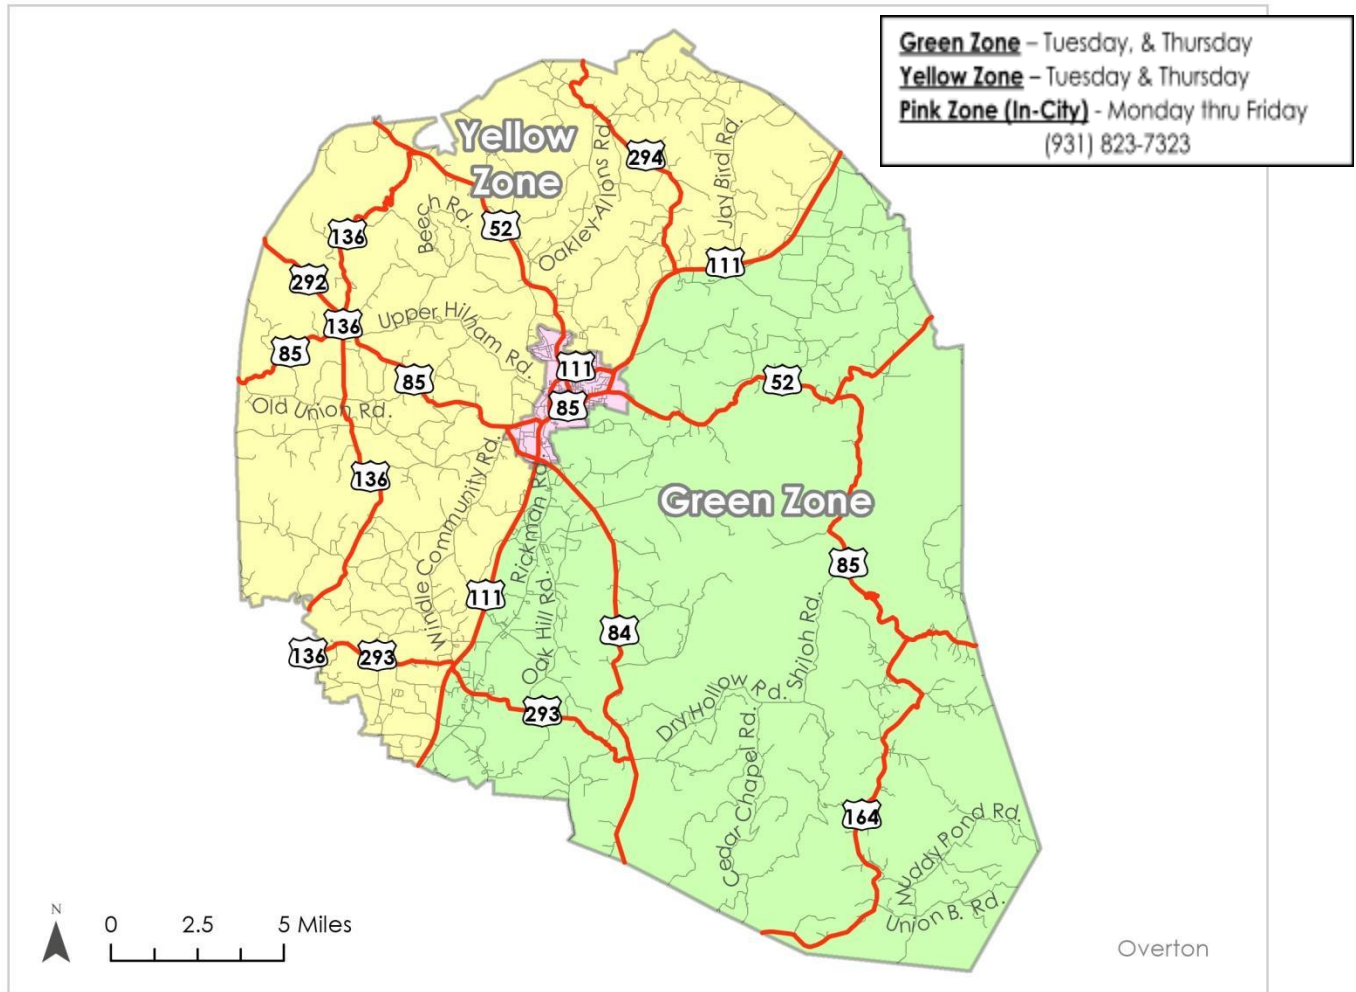

Overton County Zone Card

One-way \$1.00 Zone Days, Out of Zone Days \$2.50 upon availability

Schedule your plans according to zones Monday – Friday 8:00 AM – 4:30 PM.

Arrange your activities between the hours of 10:00 AM and 2:00 PM.

Destination/Cost	Day of Week	Schedule
Byrdstown, \$2.50 One-Way	Thursday	Based on 1 st Appointment. Make appointment between 10:00 AM and 2:00 PM
Nashville (I-40 Express), \$12.00 One-Way	Monday thru Friday	Departs Livingston: 5:15, 8:15 and 11:15 AM. Returns Livingston 1:00, 4:00 & 7:00PM