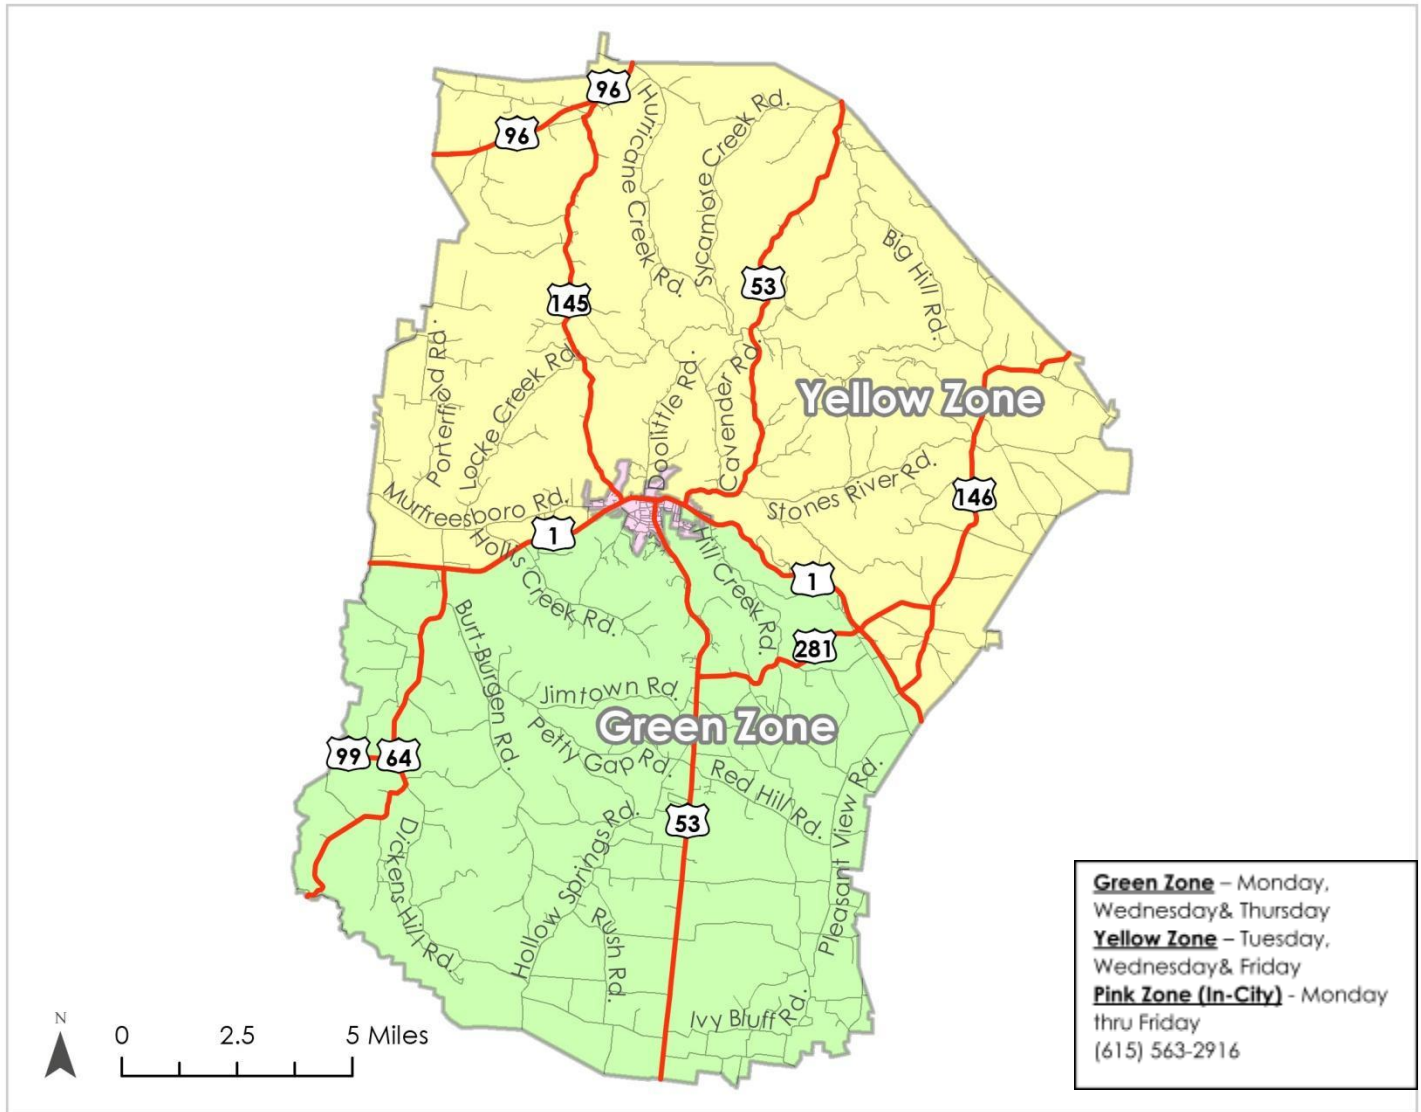

Cannon County Zone Card

One-way \$1.00 Zone Days, Out of Zone Days \$2.50 upon availability

Schedule your plans according to zones Monday – Friday 8:00 AM – 4:30 PM.

Arrange your activities between the hours of 10:00 AM and 2:00 PM.

Destination/Cost	Day of Week	Schedule
Murfreesboro, \$2.50 One-Way	Monday thru Friday	Based on 1 st Appointment. Make appointment between 10:00 AM and 2:00 PM
Manchester, \$3.00 One-Way	Monday, Wednesday & Friday	Based on 1 st Appointment. Make appointment between 10:00 AM and 2:00 PM
McMinnville, \$2.50 One-Way	Monday, Wednesday & Friday	Based on 1 st Appointment. Make appointment between 10:00 AM and 2:00 PM
Nashville(I-24 Express), \$6.00 One-Way	Monday thru Friday	Departs Woodbury 6:30 & 11:30 AM. Return Woodbury 1:00 & 5:30 PM.